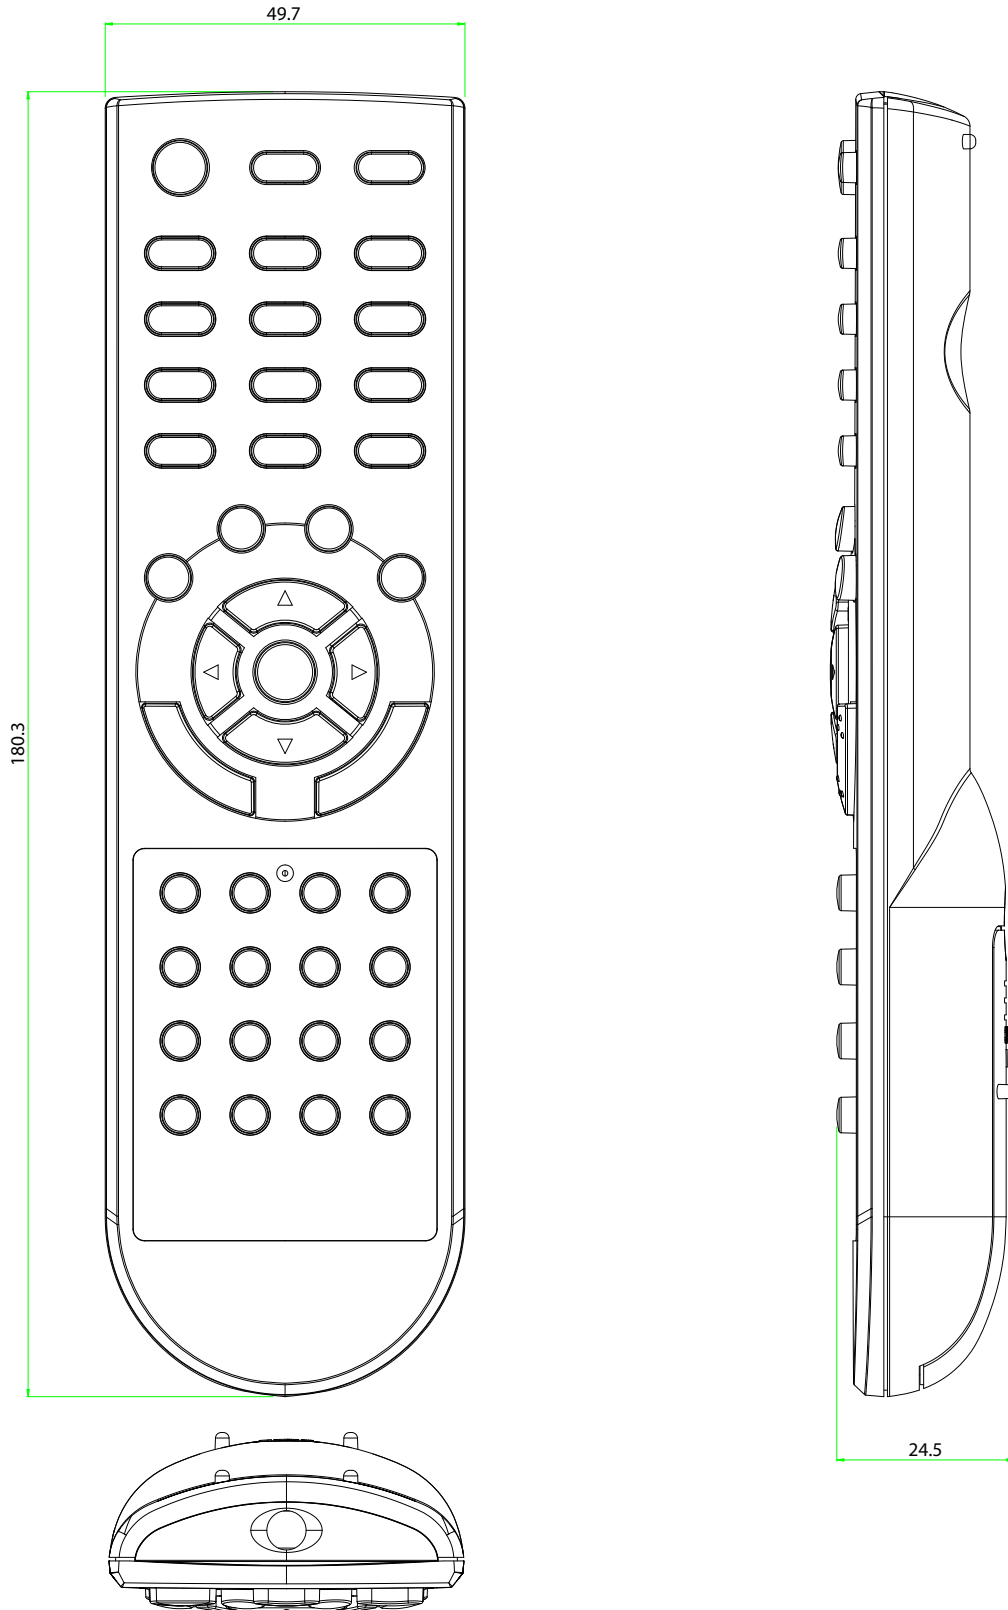

SR-44C

SR-44C
Up to 44 Keys
Dimensions (mm.) 180.3 x 49.7 x 24.5
Silicone Rubber Keypad □
Batteries: 2 x AAA

*Not to scale